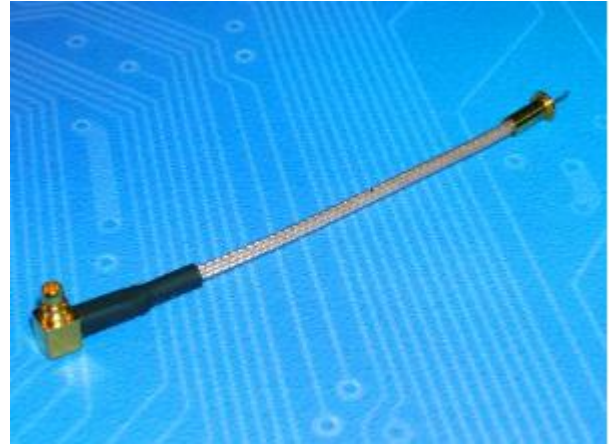

CABLES

MORETHANALL

- Flat Cable Assemblies
- Round Cable Assemblies
- RF Cable Assemblies

Flat Cable Assemblies

2.0mm Flat Cable

2.54mm IDC Flat Cable

0.50mm fpc Flat cable

1.00mm fpc Flat cable

2.0mm Flat Cable

2.54mm IDC Flat Cable

Round Cable Assemblies

Centronic to DB Cable

DIN Round cable

M12 Female to male Round cable

Mini USB to USB Cable

RF Cable Assemblies

BNC X2 Cable

MMCX Cable Plug r/a

MHF to SMA Cable

RG179 Cable

RPSMA to SMA Cable

MHF to MHF Cable

FME Cable

CHUNG YI